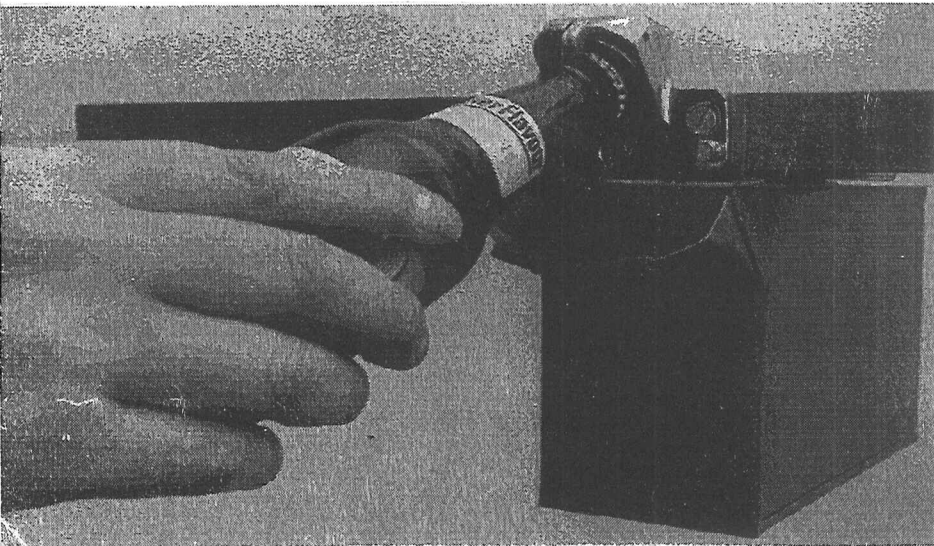

akeron

akeron crown cork catchers available in two different styles.

Above is the under counter type of catcher with slide. Available in metal (bronze or grey hammer finish) or strong moulded plastic.

Shown left is the vertical pillar type of catcher. An extremely useful addition to any busy bar, hotel or club etc.

Our crown cork catchers are essential to maintaining efficiency and cleanliness behind the bar. Carelessly discarded bottle tops look untidy and can be dangerous if stepped on. Both types of catcher are non chip and impervious to moisture.