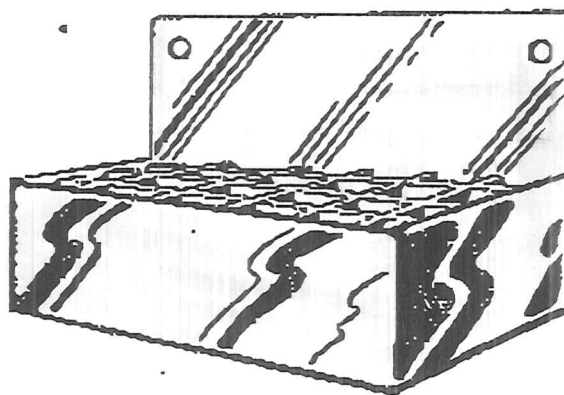

akeron

B11/92
safety
ashtrays

- NO MORE LINGERING SMELLS OF SMOULDERING CIGARETTE ENDS
- DESIGNED FOR SAFETY & DURABILITY
- TESTED BY THE BRITISH SAFETY COUNCIL

MODEL NO HC59P
Produced in a high grade plastic with detachable base for easy cleaning. Available in black or walnut.

MODEL NO HC 59W
This wall mounted model is ideal for public buildings, toilets, ships etc. Produced from sheet metal in various finishes.

MODEL NO 47
Pivota safety ashtray, made from stainless steel and designed to be thief proof.
Size 2 1/2 x 3 1/4 x 1 3/8