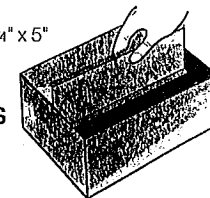

MODEL NO. 7

A square section ashbin with loose top removable ashtray for easy emptying.

OVERALL DIMENSIONS
21" x 6" x 6"

FINISHES

Available in Black, Bronze or Silver Grey with Stainless Steel Top

MODEL NO. 7

MODEL NO. 9

Shown here are three types of our popular and well designed floor ashbins, available in a range of finishes to suit your requirements

Model Number 2

MODEL NO. 3

A practical and easily maintained design with hinged flaps. Simple to empty and keep clean.

SIZE
10 3/4" x 8 3/4" x 5"

HEIGHT 24" DIAMETER 9"

LARGE LITTER CAVITY

INTERNAL ASH TRAY

TOP CAP

MODEL NO. 24

- REDUCE FIRE HAZARD
- PROMOTE CLEANLINESS
- PROTECT CARPETS AND FLOORS
- REDUCE CONTAMINATION TO INTERIOR DECOR