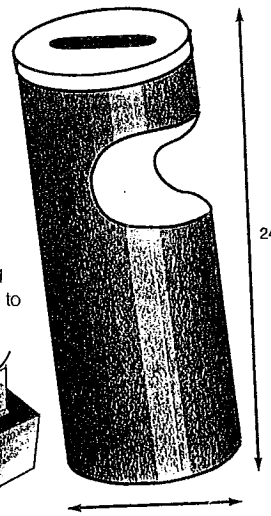

MODEL NO. 7

A square section ashbin with loose top removable ashtray for easy emptying.

OVERALL DIMENSIONS
21" x 6" x 6"

FINISHES

Available in Black, Bronze or Silver Grey with Stainless Steel Top

MODEL NO. 7

MODEL NO. 9

Shown here are three types of our popular and well designed floor ashbins, available in a range of finishes to suit your requirements

Model Number 2

MODEL NO. 3

A practical and easily maintained design with hinged flaps. Simple to empty and keep clean.

SIZE
10 3/4" x 8 3/4" x 5"

HEIGHT 24" DIAMETER 9"

LARGE LITTER CAVITY

INTERNAL ASH TRAY

TOP CAP

MODEL NO. 24

- REDUCE FIRE HAZARD
- PROMOTE CLEANLINESS
- PROTECT CARPETS AND FLOORS
- REDUCE CONTAMINATION TO INTERIOR DECOR