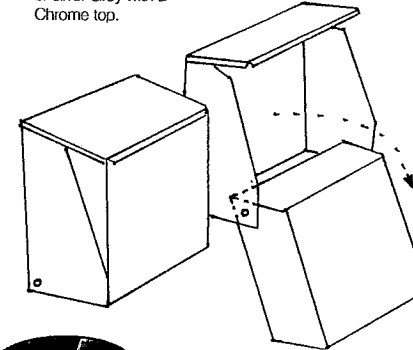

Model no. 1

MODEL NO. 1
Sturdy and practical design with pull out tray for ease of emptying

SIZE
12" x 8 1/4" x 6 1/4"

ALSO AVAILABLE

MODEL NO 13
Combined round litter bin and ashtray,
size 10" x 23 1/2"

MODEL NO 14
Cylinder litter bin
14" x 32" and 12" x 30"

All round litter bins are available in Black, Bronze or Silver Grey with a Chrome top.

MODEL NO. 6

Discreet corner ashtray with detachable top

SIZE
18 1/2" x 13" x 6"

Model No. 72

The swivel action facilitates emptying and cleaning without moving the bin from its mounting.

MODEL NO. 7

A square section ashbin with loose top removable ashtray for easy emptying.

OVERALL DIMENSIONS
21" x 6" x 6"

FINISHES

Available in Black, Bronze or Silver Grey with Stainless Steel Top

MODEL NO. 7