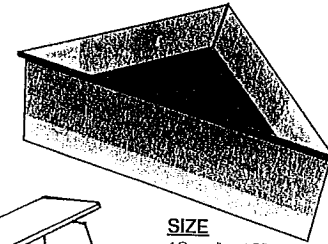

Akeron model no 5 safety bin.
OVERALL DIMENSIONS
11" X 8" X 8"

FOR THE TABLE

Practical, simple and inexpensive, round flat style

Model No. 58
Wall ashtray

Sizes 12 x 6 x 3 1/2
8 x 4 x 2 3/4
6 x 3 x 1 3/4

FOR SEAT BACKS AND TOILET WALLS

Model no. 1

MODEL NO. 1
Sturdy and practical design with pull out tray for ease of emptying

SIZE
12" x 8 1/4" x 6 1/4"

ALSO AVAILABLE

MODEL NO 13
Combined round litter bin and ashtray,
size 10" x 23 1/2"

MODEL NO 14
Cylinder litter bin
14" x 32" and 12" x 30"

All round litter bins are available in Black, Bronze or Silver Grey with a Chrome top.

MODEL NO. 6

Discreet corner ashtray with detachable top

SIZE
18 1/2" x 13" x 6"

Model No. 72

The swivel action facilitates emptying and cleaning without moving the bin from its mounting.

MODEL NO. 7

A square section ashbin with loose top removable ashtray for easy emptying.

OVERALL DIMENSIONS
21" x 6" x 6"

FINISHES

Available in Black, Bronze or Silver Grey with Stainless Steel Top

MODEL NO. 7